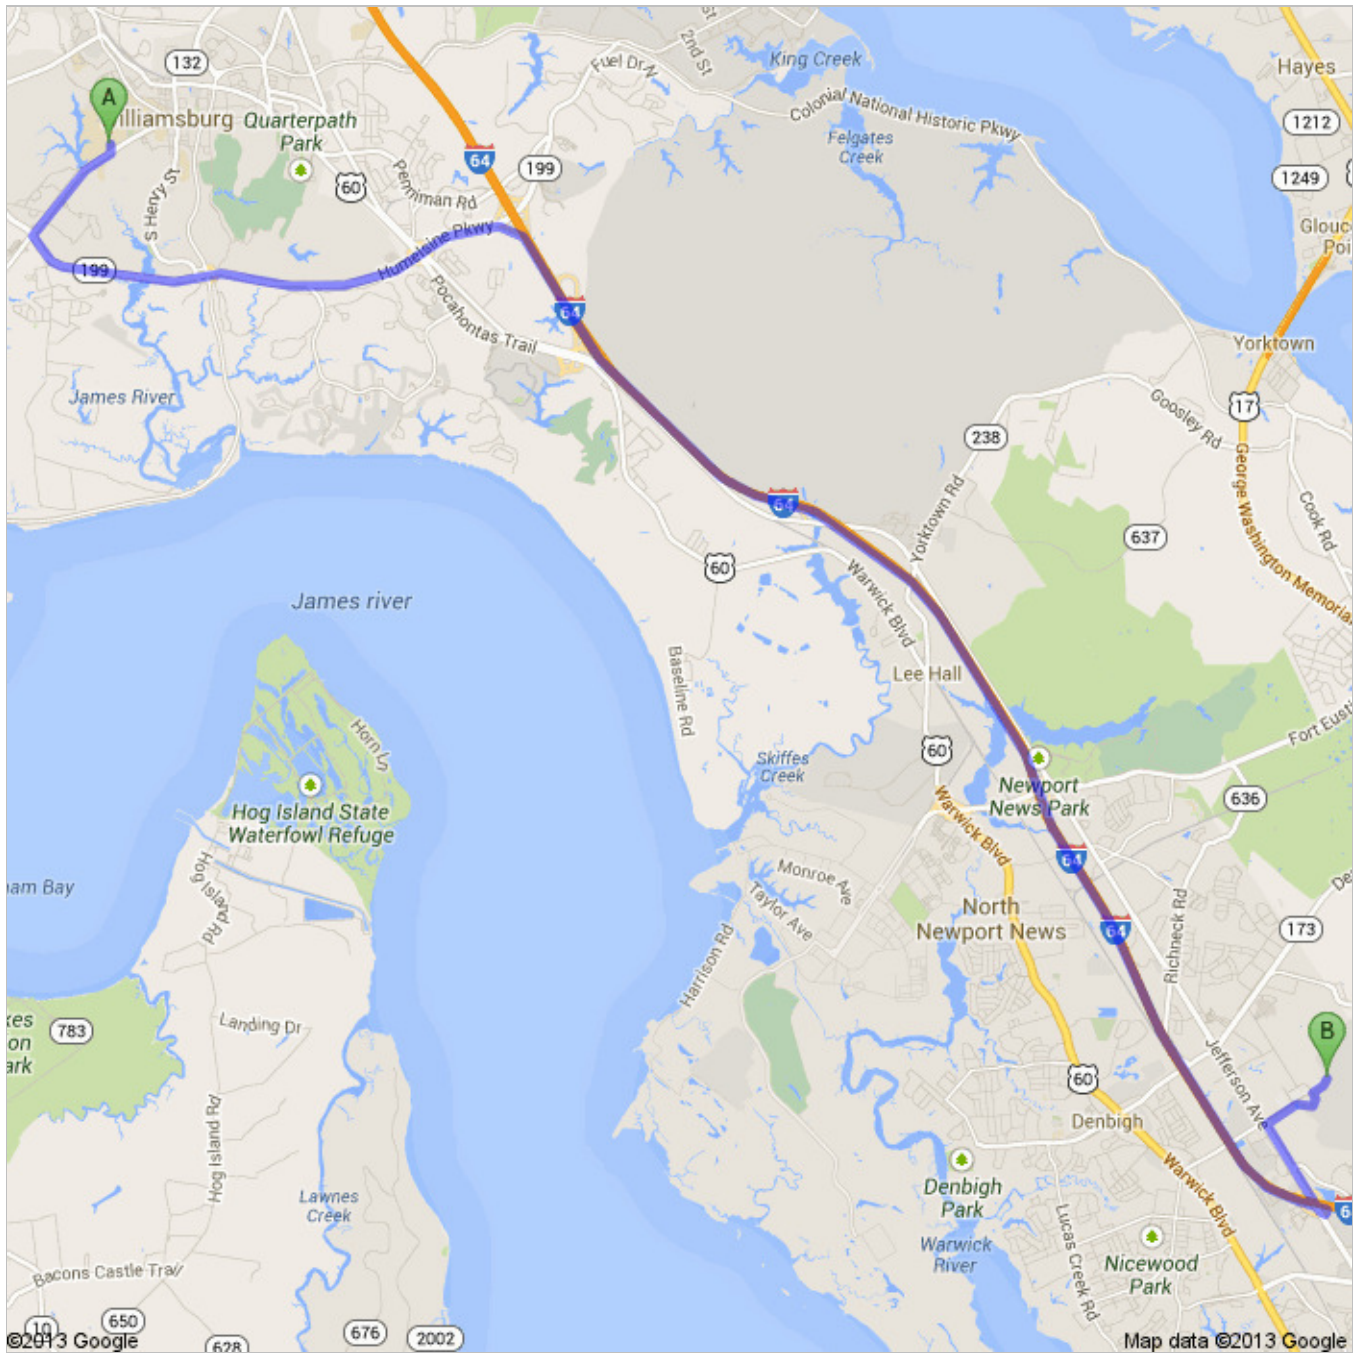

Directions to Newport News/Williamsburg International Airport

900 Bland Blvd, Newport News, VA 23602

21.2 mi – about 27 mins

A 200 Ukrop Way, Williamsburg, VA 23185

- 1. Head **south** on **Ukrop Way** toward **Jamestown Rd** go 499 ft
total 499 ft
-  2. Turn right onto **Jamestown Rd**
About 3 mins go 1.1 mi
total 1.2 mi
-  3. Turn left onto **VA-199 E/Humelsine Pkwy E**
About 7 mins go 4.8 mi
total 6.1 mi
-  4. Merge onto **I-64 E** via the ramp to **Busch Gardens/Norfolk**
About 11 mins go 12.4 mi
total 18.5 mi
-  5. Take exit **255-255A-255B** for **VA-143/Jefferson Avenue** go 0.4 mi
total 18.9 mi
-  6. Keep left at the fork to continue toward **VA-143 W/Jefferson Ave** go 0.3 mi
total 19.2 mi
-  7. Take exit **255B** to merge onto **VA-143 W/Jefferson Ave**
About 2 mins go 1.2 mi
total 20.3 mi
-  8. Turn right onto **Bland Blvd**
About 2 mins go 0.7 mi
total 21.0 mi
-  9. Turn right to stay on **Bland Blvd** go 0.2 mi
total 21.2 mi

B **Newport News/Williamsburg International Airport**
900 Bland Blvd, Newport News, VA 23602

These directions are for planning purposes only. You may find that construction projects, traffic, weather, or other events may cause conditions to differ from the map results, and you should plan your route accordingly. You must obey all signs or notices regarding your route.

Map data ©2013 Google

Directions weren't right? Please find your route on maps.google.com and click "Report a problem" at the bottom left.