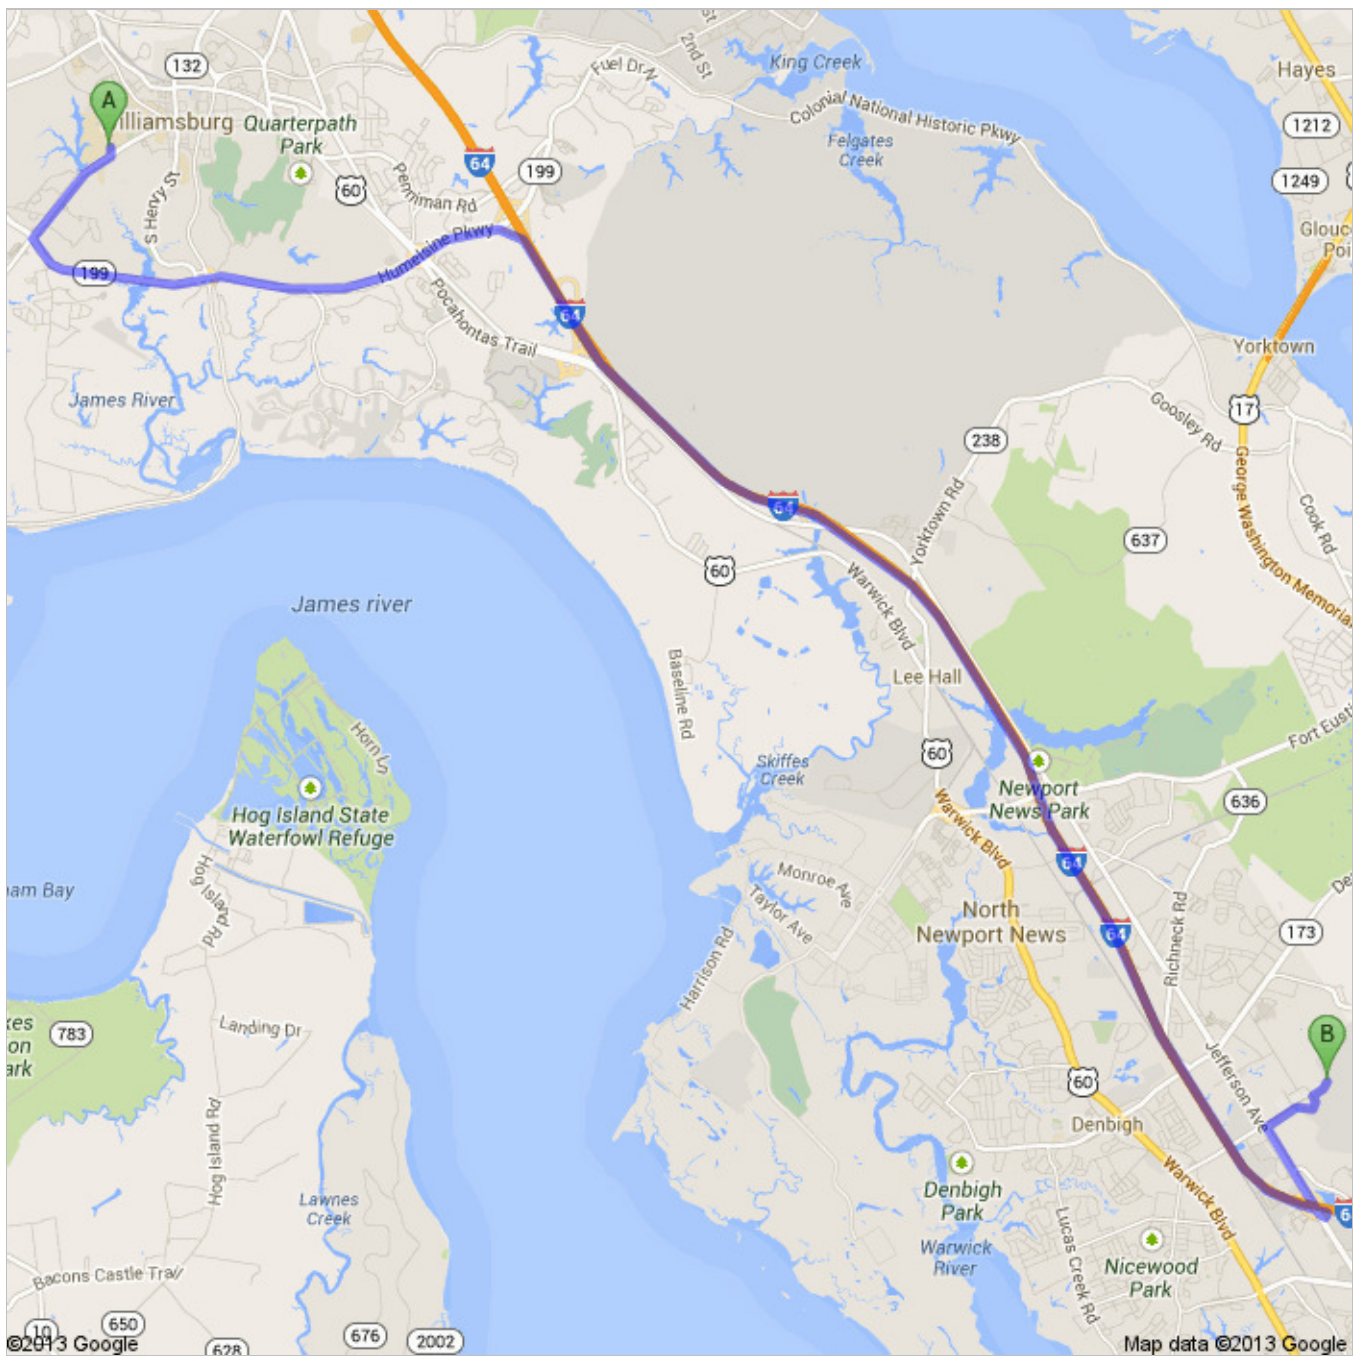

Directions to Newport News/Williamsburg International Airport

900 Bland Blvd, Newport News, VA 23602

21.2 mi – about 27 mins

A 200 Ukrop Way, Williamsburg, VA 23185

- 1. Head **south** on **Ukrop Way** toward **Jamestown Rd** go 499 ft
total 499 ft

-  2. Turn right onto **Jamestown Rd**
About 3 mins go 1.1 mi
total 1.2 mi

-  3. Turn left onto **VA-199 E/Humelsine Pkwy E**
About 7 mins go 4.8 mi
total 6.1 mi

-  4. Merge onto **I-64 E** via the ramp to **Busch Gardens/Norfolk**
About 11 mins go 12.4 mi
total 18.5 mi

-  5. Take exit **255-255A-255B** for **VA-143/Jefferson Avenue** go 0.4 mi
total 18.9 mi

-  6. Keep left at the fork to continue toward **VA-143 W/Jefferson Ave** go 0.3 mi
total 19.2 mi

-  7. Take exit **255B** to merge onto **VA-143 W/Jefferson Ave**
About 2 mins go 1.2 mi
total 20.3 mi

-  8. Turn right onto **Bland Blvd**
About 2 mins go 0.7 mi
total 21.0 mi

-  9. Turn right to stay on **Bland Blvd** go 0.2 mi
total 21.2 mi

B **Newport News/Williamsburg International Airport**
900 Bland Blvd, Newport News, VA 23602